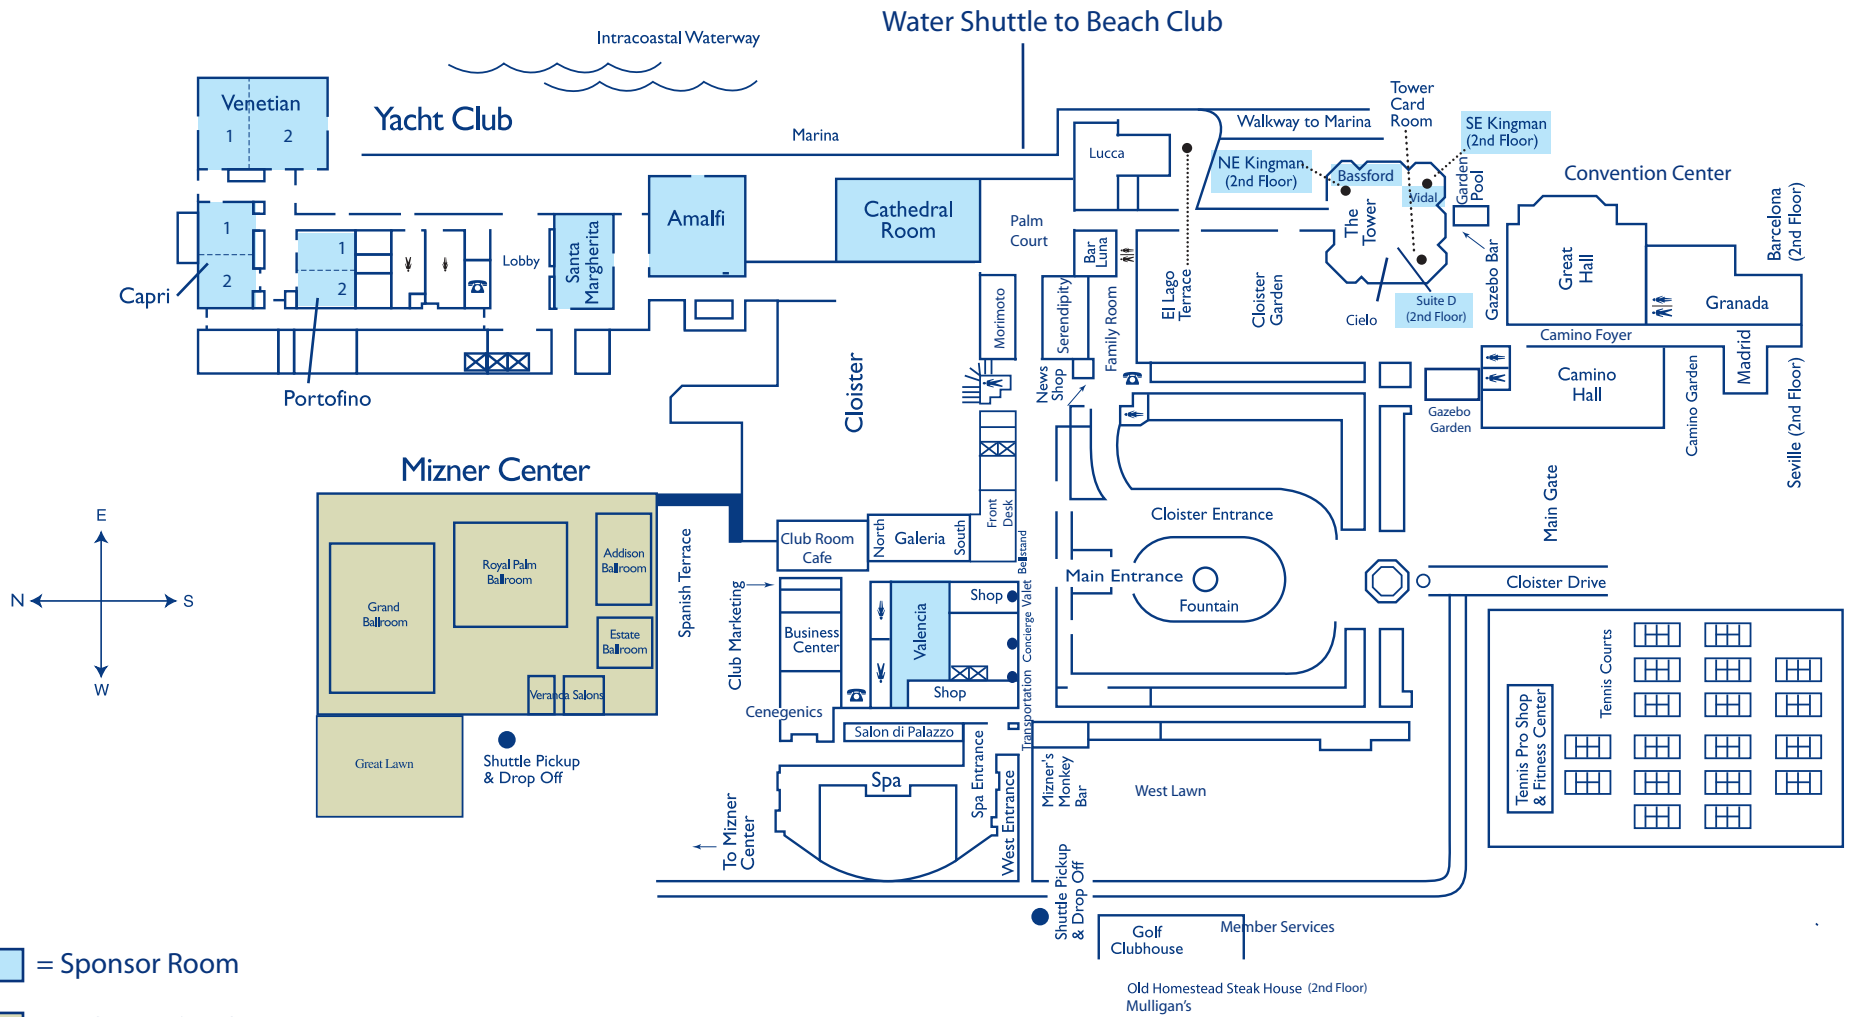

CLOISTER • TOWER • YACHT CLUB • MIZNER CENTER

Yellow = Seniors Housing Regional Symposium (SHRS)

Green = Skilled Nursing Investment Forum (SNIF)