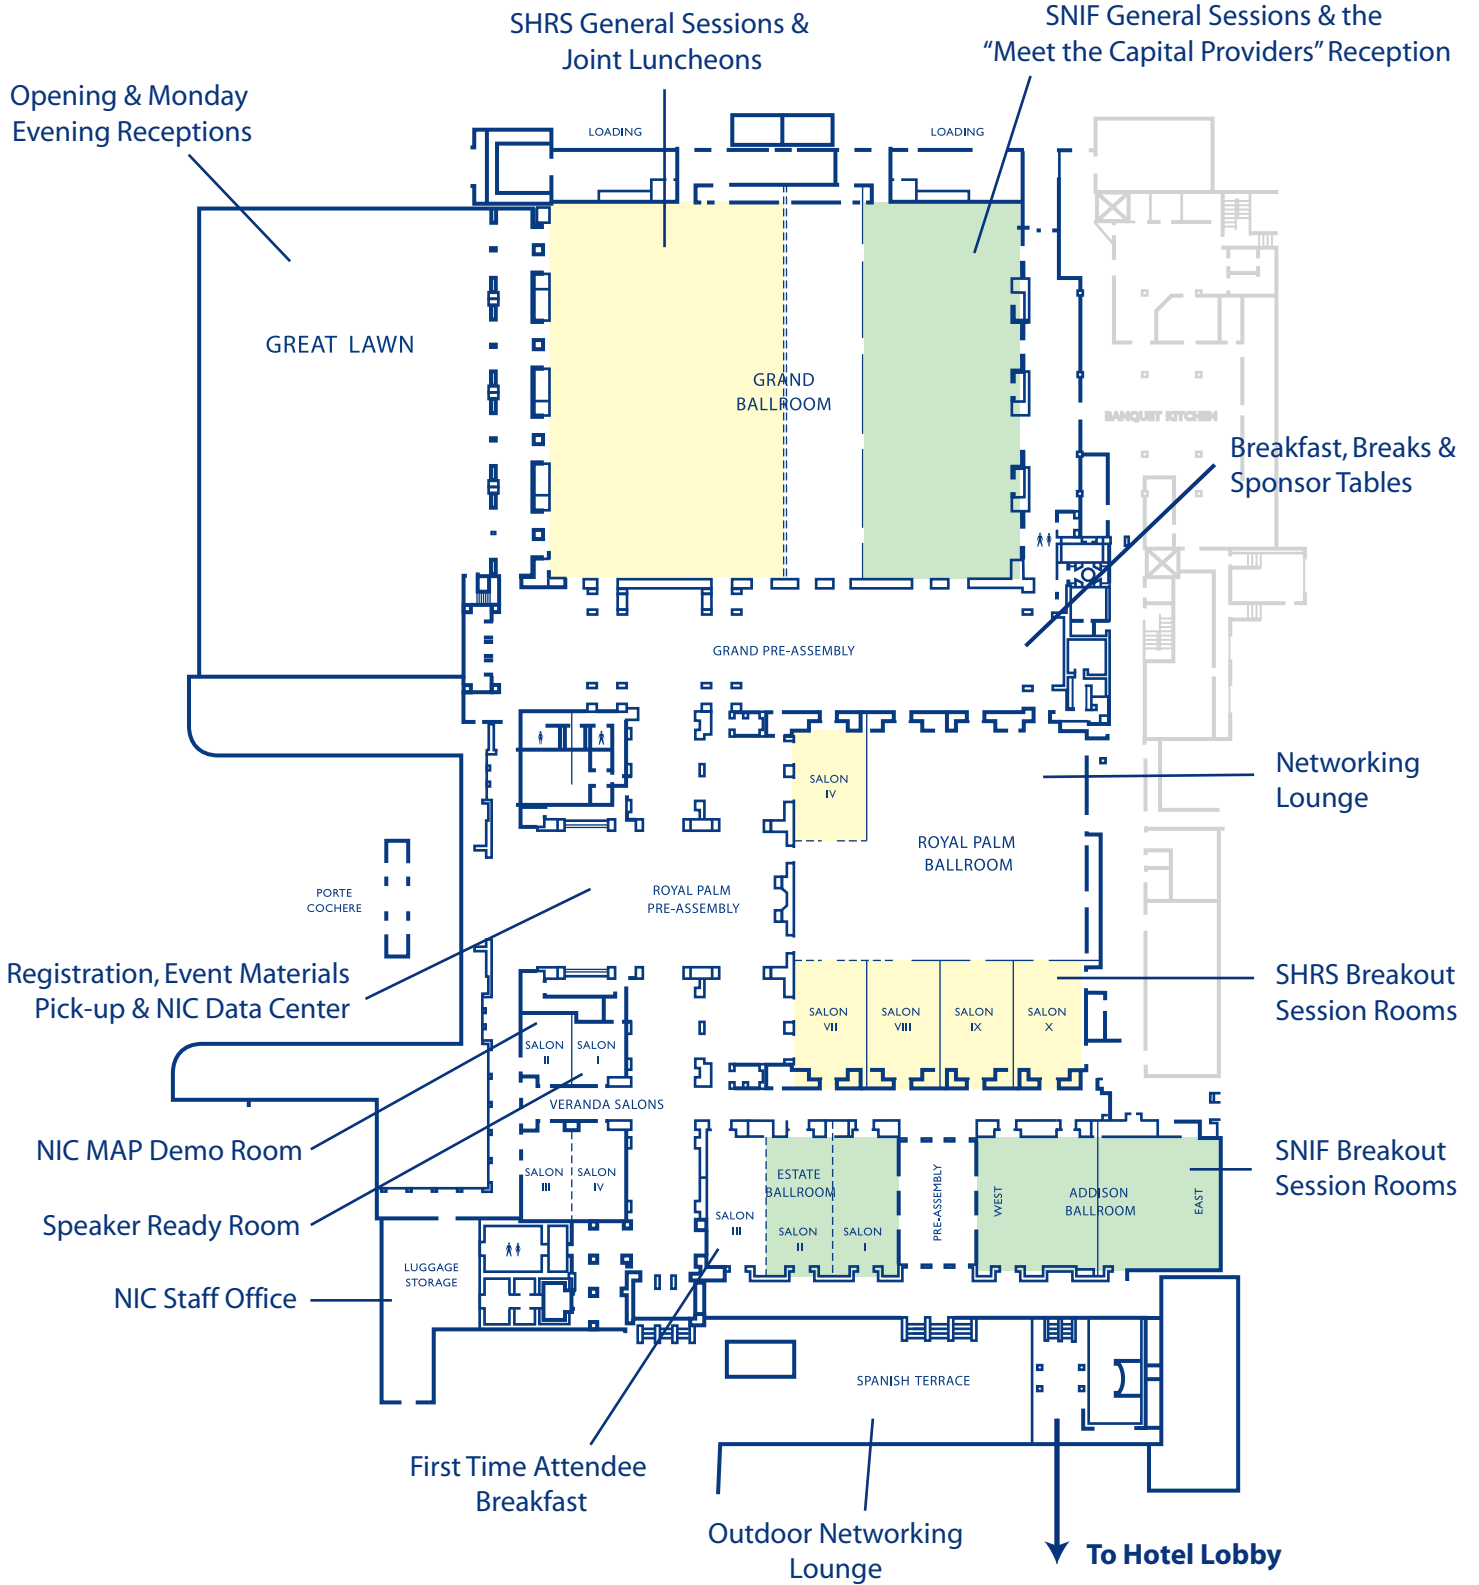

CLOISTER • TOWER • YACHT CLUB • MIZNER CENTER

Yellow = Seniors Housing Regional Symposium (SHRS)

Green = Skilled Nursing Investment Forum (SNIF)